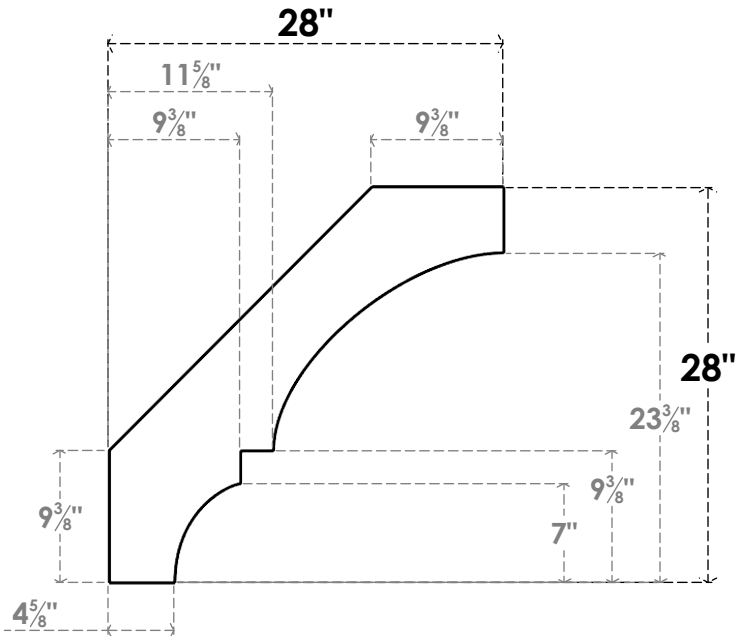

# ITEM NUMBER: BRCPC040X28000X28000BOA

4"W X 28"D X 28"H BALBOA ARCHITECTURAL GRADE PVC CLOSED KNEE BRACE

**SIDE PROFILE**

**FRONT PROFILE**

**ISOMETRIC**

EKENA MILLWORK  
2300 WEST MAIN ST.  
CLARKSVILLE, TX 75426  
TOLL FREE: 866-607-0453  
WWW.EKENAMILLWORK.COM