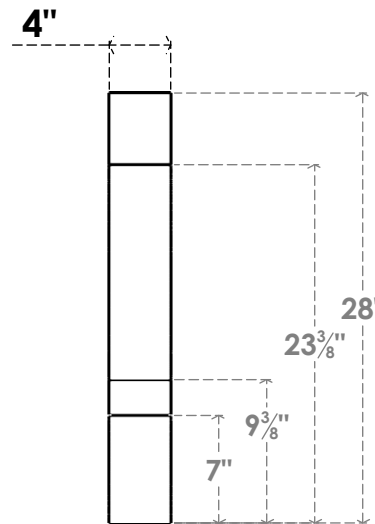

# ITEM NUMBER: BRCPC040X28000X28000BOA

4"W X 28"D X 28"H BALBOA ARCHITECTURAL GRADE PVC CLOSED KNEE BRACE

**SIDE PROFILE**

**FRONT PROFILE**

**ISOMETRIC**

EKENA MILLWORK  
2300 WEST MAIN ST.  
CLARKSVILLE, TX 75426  
TOLL FREE: 866-607-0453  
WWW.EKENAMILLWORK.COM